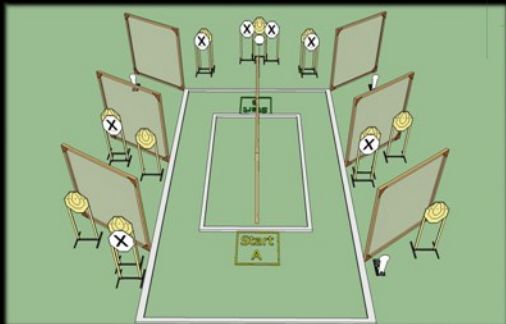

Push the door in lower part of the barricade

Engage all targets when visible

Start B

OR Facing down-range

Engage all targets when visible

# STAGE 4

PT 10  
PP 3  
SP 1  
Rds 24  
Max Point 120

Gun Loaded  
Chamber Loaded  
Holster  
Hands touch barricade

Position:

Start A

Start B

OR

Facing down-range