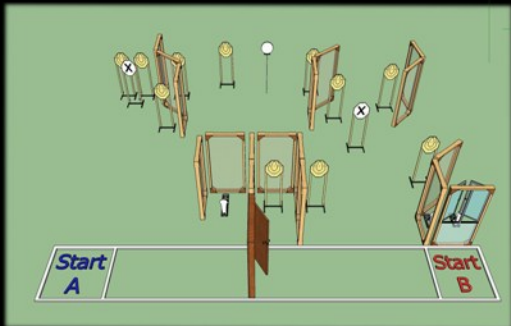

STAGE 2

PT 11
PP 3
SP 1
Rds 26
Max point 130

Gun Loaded
Chamber Loaded
Holster
Hands by the side