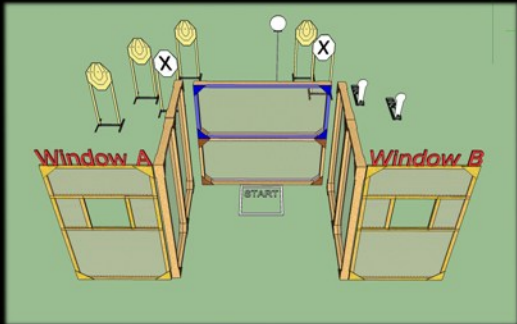

# STAGE 1

PT 4  
PP 2  
SP 1  
Rds 11  
Max point 55

Gun Loaded  
Chamber Loaded  
Holster  
Hands by the side

**5.11**   
TACTICAL SERIES

Position:  
Start

Facing down range

Push down  
the door

OR

Shoot through  
windows A and B

Engage all targets  
when visible

# STAGE 2

PT 11  
PP 3  
SP 1  
Rds 26  
Max point 130

Gun Loaded  
Chamber Loaded  
Holster  
Hands by the side

Position:

Start A

Start B

Facing down range

Engage all targets  
when visible