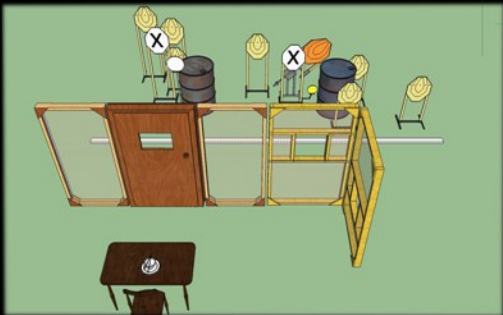

## Position:

Start A

Facing up-range

Stand in front of  
the sink

Engage all targets  
when visible

OR

Start B

Facing up-range

Sitting on the Toilet  
Hands on the knee

Engage all targets  
when visible

5.11   
TACTICAL SERIES

*Trigger Your Heart!*

Hong Kong Airsoft Shooting Association

# STAGE 6

PP 8  
CP 1  
SP 1  
Rds 18  
Max point 90

Gun Loaded  
Chamber Empty  
Holster  
Hands holding utensils